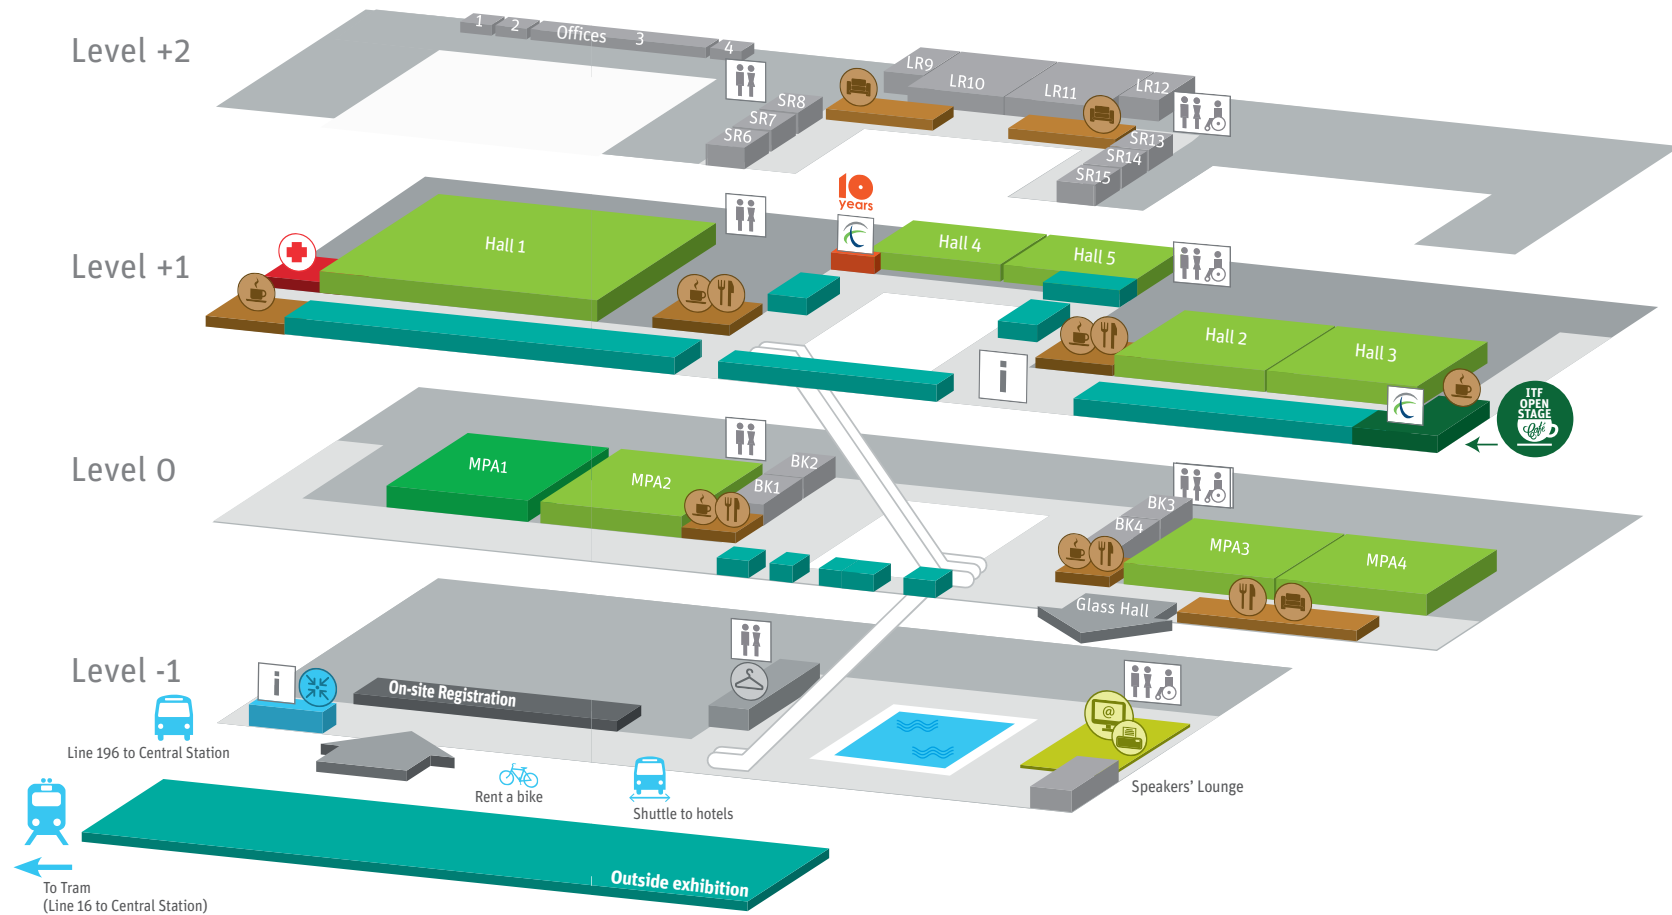

Venue Map: Congress Center Leipzig

Level +2 (Restricted Access)

Ministers' Lounge, Bilateral Meeting Rooms, Presidency Office, VIP Lounge, ITF Secretariat Offices

Level +1

-  **Hall 1:** Plenary Sessions
- Hall 2, 3, 4, 5:** Sessions
-  Exhibition
-  ITF Open Stage Café
-  ITF@10

Level 0

-  **MPA1:** Media Centre
- MPA2, MPA3:** Sessions
- MPA4:** Sessions
-  **BK2, 3, 4:** Bilateral Meeting Rooms
-  Exhibition

Level -1

-  Entrance
-  On-site Registration
-  Transport and Information Desk
-  Outside Exhibition

Practical Information

We ask you to keep your badge visible at all times.

Simultaneous interpretation is available in English, French, German and Russian in Halls 1, 2, 3.

Summit conference facilities are accessible for all delegates.

Info Desk staff are available to help with any of your needs.

Transport and Information Desk (Meeting Point for off-site tours)

Internet Area/Print Station

First Aid

Coffee Bars

Lounge Area

Lunch Area

Cloakroom/Luggage Area